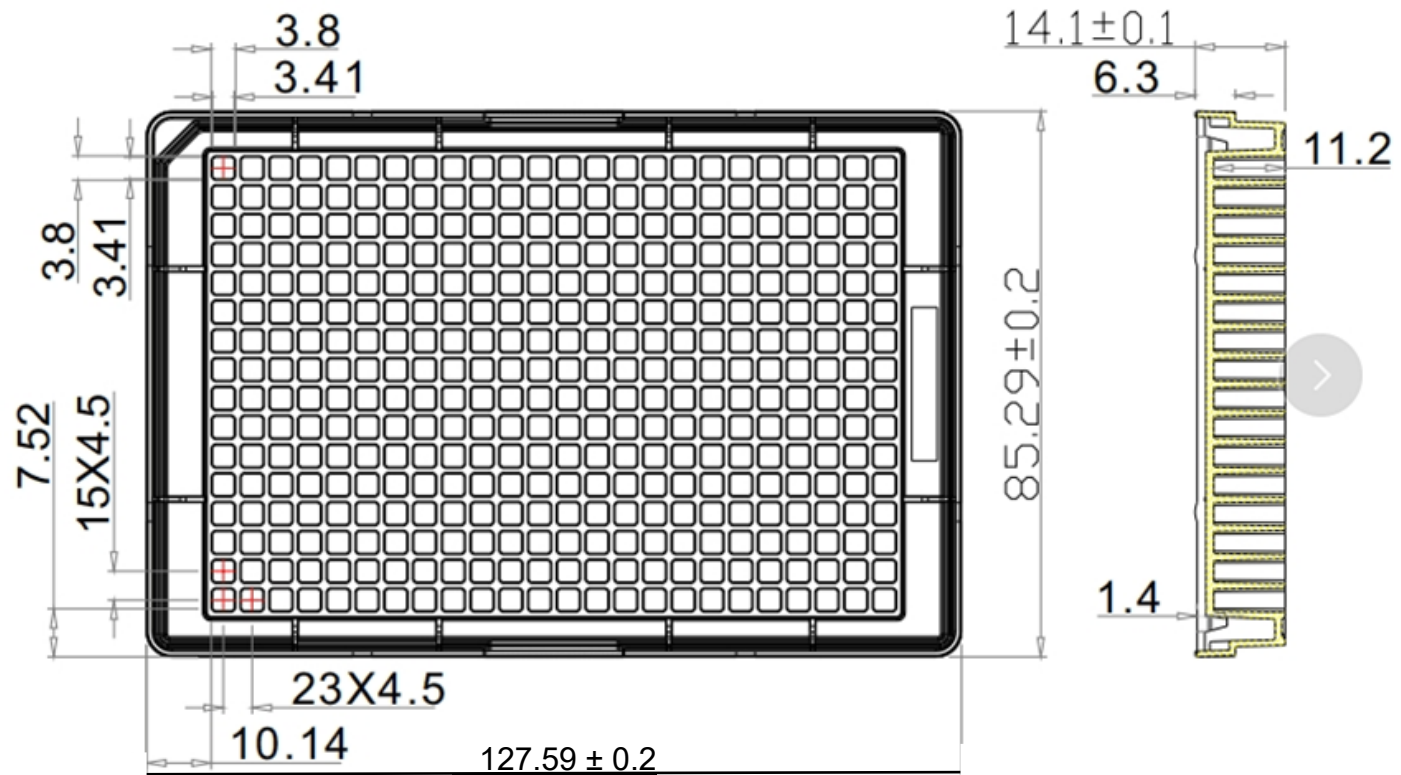

# Plate

Well bottom thickness: 1.5mm

Dimensions in mm

 **CELLTREAT**<sup>®</sup>  
SCIENTIFIC PRODUCTS

384 Well Plate  
1/25/2019, NL