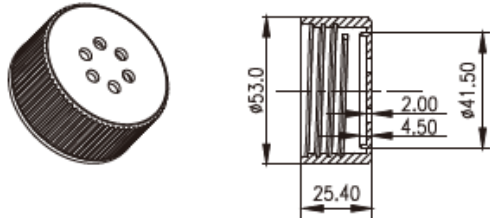

Graduations are printed in black

Plug Seal Cap

Vent Cap

Dimensions in mm

229375 - 1700cm² Roller Bottle
10/6/23, MF